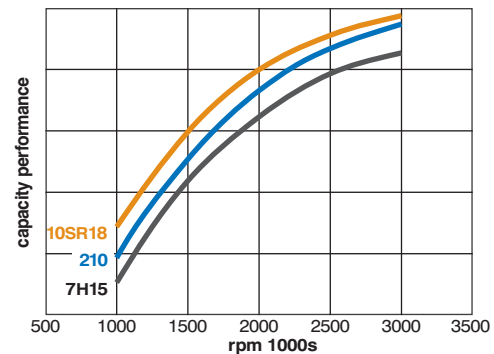

## Introducing the 10SR18 Silver Rhino Compressor

*The heavy-duty compressor that delivers performance for heavy-duty industries.*

- ▶ Proven 10 cylinder swash-plate technology
- ▶ Popular direct mount design, ear mount optional
- ▶ High performance with 17% more capacity at idle
- ▶ Faster pull-downs, increased comfort
- ▶ Smoother, quieter, and less vibration
- ▶ Industry's best warranty
- ▶ Available with 3E clutch and friction material